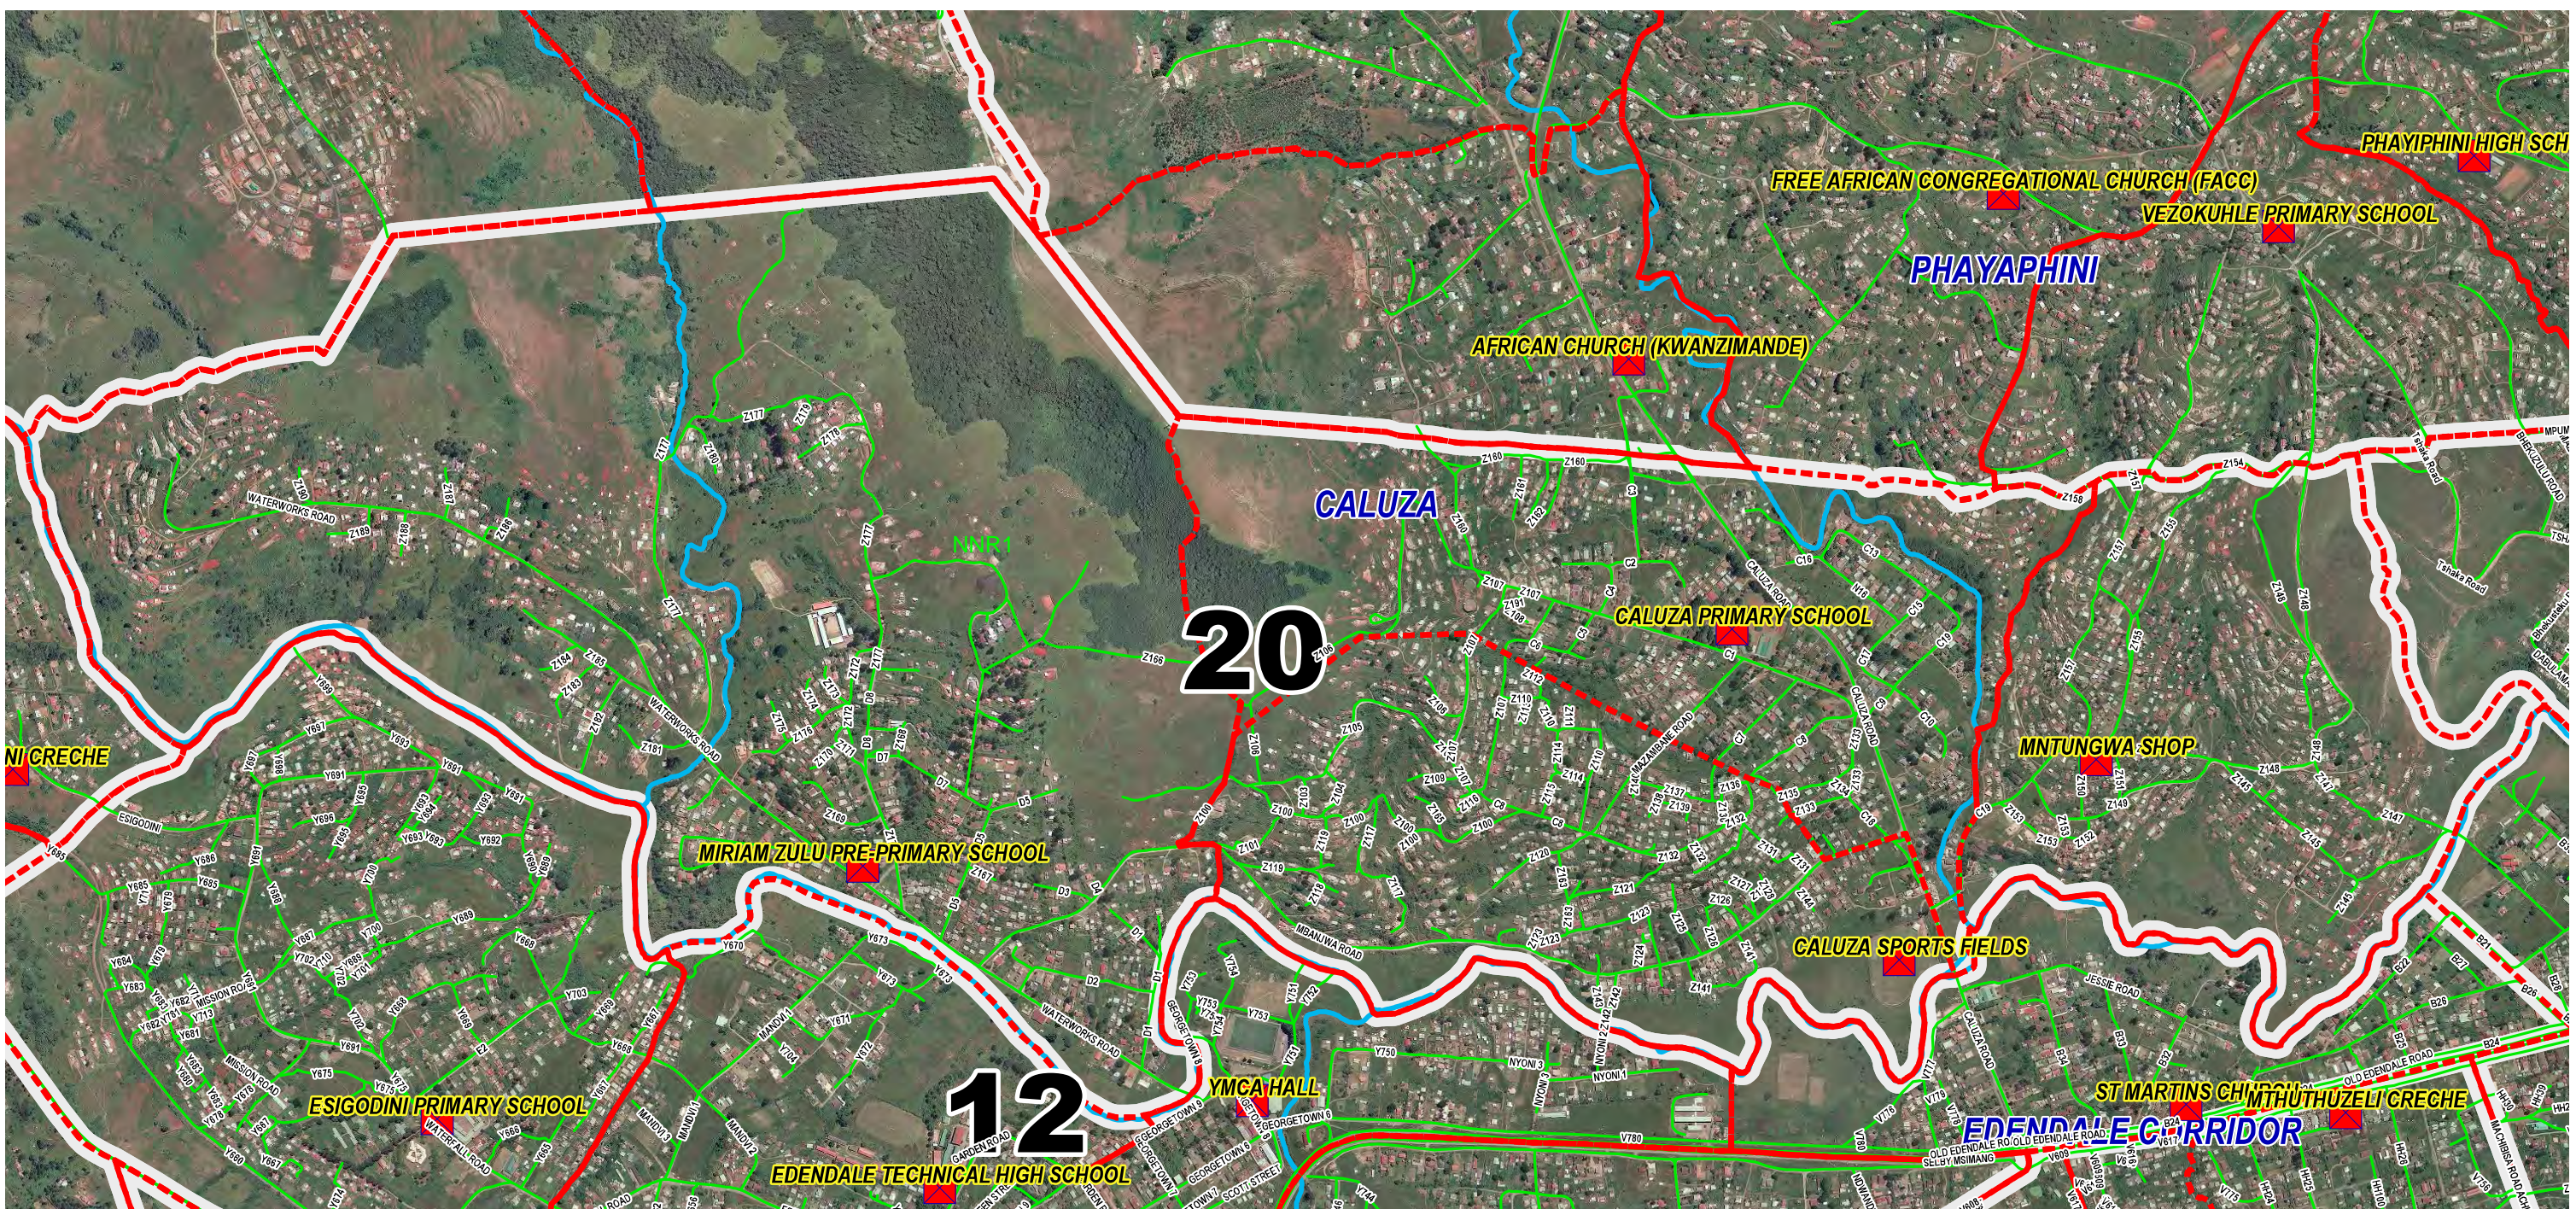

WARD 20

Legend

- A Labels of KZN225_VotingStations 2016
- A Labels of roads
- KZN225_VotingStations2016
- KZN225_VDs2016
- A Labels of Suburbs
- Rivers_2004
- kzn225_Wards 2016

CITY OF CHOICE
Second to None
**PIETERMARITZBURG
MSUNDUZI**